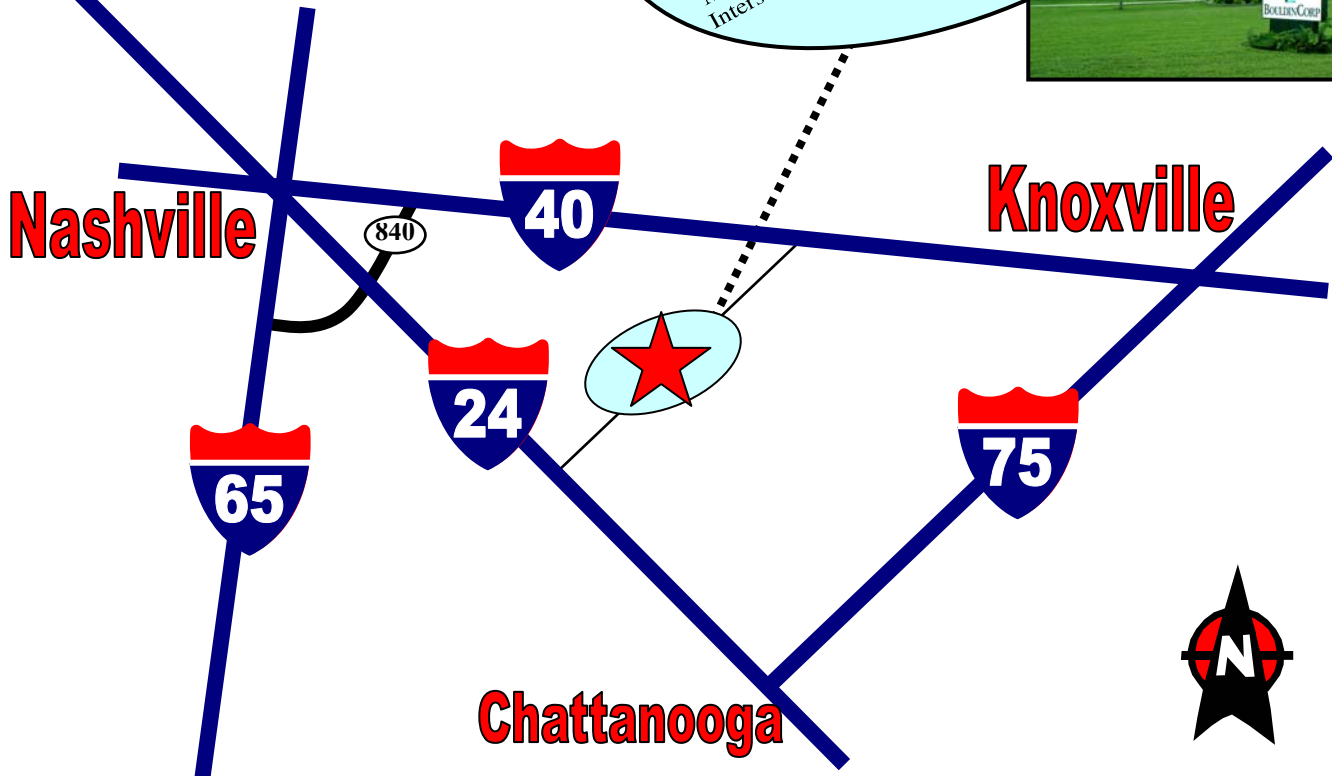

Bouldin Corporation

P.O. Box 7116
McMinnville, TN 37111-7116
195 Mt. View Industrial Drive
Morrison, TN 37357
931-815-8520 tel
931-815-2741 fax
www.bouldincorp.com

From I-24 Nashville or Chattanooga:

Take exit #111 onto TN-55 EAST - go 13.6 mi
Turn on MOUNTAIN VIEW INDUSTRIAL DR - go < 1 mi
Arrive at 195MT VIEW INDUSTRIAL RD, MORRISON

From I-40 Knoxville

Take exit #288/TN-111 toward SPARTA/LIVINGSTON - go 0.3 mi
Turn on TN-111 SOUTH - which becomes US-70S WEST becomes TN-55 WEST - go 51.5 mi
Turn on OLD WELLS RD - go 0.4 mi
Turn on MOUNTAIN VIEW INDUSTRIAL DR - go 0.2 mi
Arrive at 195MT VIEW INDUSTRIAL RD, MORRISON