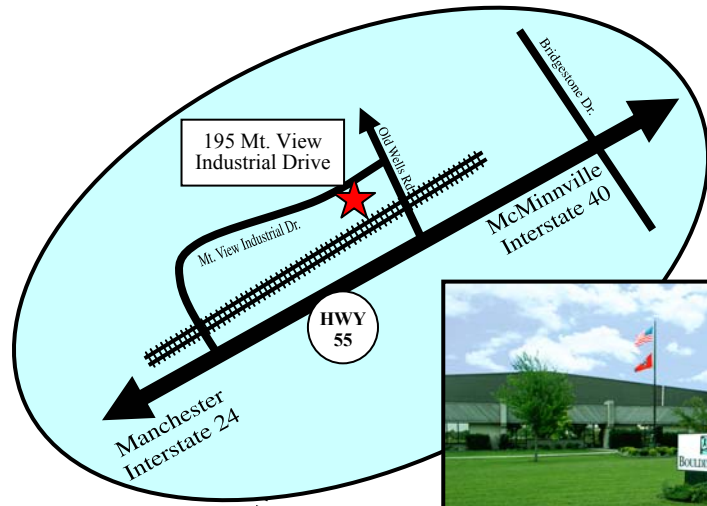

Bouldin Corporation

P.O. Box 7116
McMinnville, TN 37111-7116
195 Mt. View Industrial Drive
Morrison, TN 37357
931-815-8520 tel
931-815-2741 fax
www.bouldincorp.com

From I-24 Nashville or Chattanooga:

Take exit #111 onto TN-55 EAST - go 13.6 mi
Turn on MOUNTAIN VIEW INDUSTRIAL DR - go < 1 mi
Arrive at 195MT VIEW INDUSTRIAL RD, MORRISON

From I-40 Knoxville

Take exit #288/TN-111 toward SPARTA/LIVINGSTON - go 0.3 mi
Turn on TN-111 SOUTH - which becomes US-70S WEST becomes TN-55 WEST - go 51.5 mi
Turn on OLD WELLS RD - go 0.4 mi
Turn on MOUNTAIN VIEW INDUSTRIAL DR - go 0.2 mi
Arrive at 195MT VIEW INDUSTRIAL RD, MORRISON